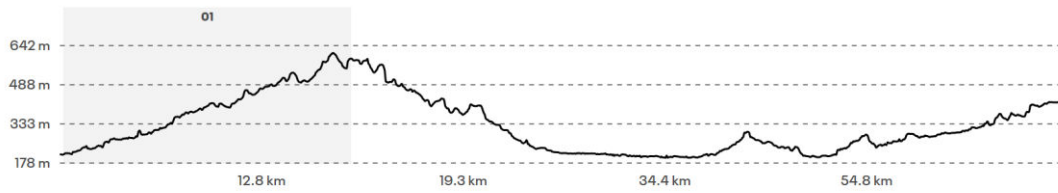

Great Vic Bike Ride 2024 – Daily Elevation Graphs

Day 2

Day 3

Day 4

Day 5

Day 7

Elevation

Start **326 m** Max **407 m** Gain **586 m**

Day 8

Elevation

Start **217 m** Max **617 m** Gain **972 m**

Day 9

Elevation

Start **433 m** Max **564 m** Gain **882 m**