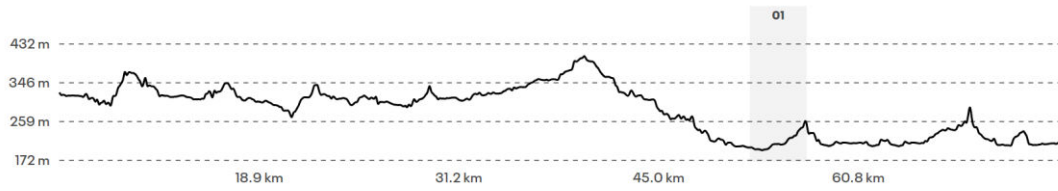

Great Vic Bike Ride 2024 – Daily Elevation Graphs

Day 2

Day 3

Day 4

Day 5

Day 7

Elevation

Start **326 m** Max **407 m** Gain **586 m**

Day 8

Elevation

Start **217 m** Max **617 m** Gain **972 m**

Day 9

Elevation

Start **433 m** Max **564 m** Gain **882 m**