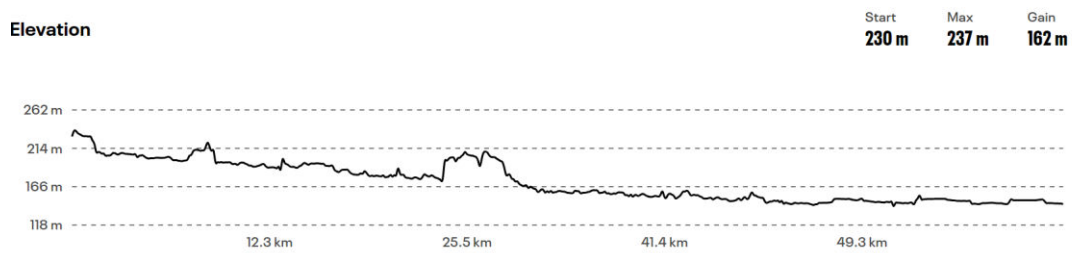

Great Vic Bike Ride 2024 – Daily Elevation Graphs

Day 2

Day 3

Day 4

Day 5

Day 7

Elevation

Start **326 m** Max **407 m** Gain **586 m**

Day 8

Elevation

Start **217 m** Max **617 m** Gain **972 m**

Day 9

Elevation

Start **433 m** Max **564 m** Gain **882 m**