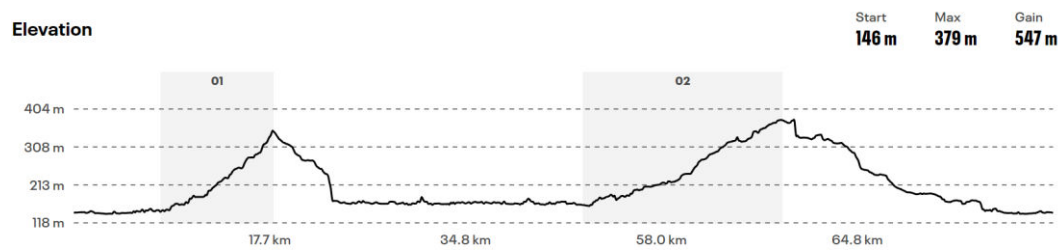

Great Vic Bike Ride 2024 – Daily Elevation Graphs

Day 2

Day 3

Day 4

Day 5

Day 7

Elevation

Start **326 m** Max **407 m** Gain **586 m**

Day 8

Elevation

Start **217 m** Max **617 m** Gain **972 m**

Day 9

Elevation

Start **433 m** Max **564 m** Gain **882 m**