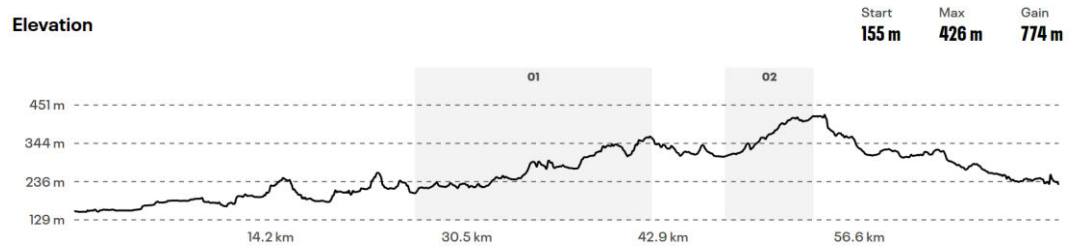

Great Vic Bike Ride 2024 – Daily Elevation Graphs

Day 2

Day 3

Day 4

Day 5

Day 7

Elevation

Start **326 m** Max **407 m** Gain **586 m**

Day 8

Elevation

Start **217 m** Max **617 m** Gain **972 m**

Day 9

Elevation

Start **433 m** Max **564 m** Gain **882 m**