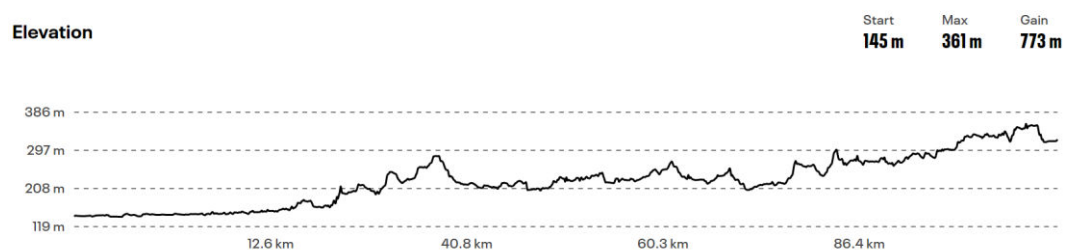

Great Vic Bike Ride 2024 – Daily Elevation Graphs

Day 2

Day 3

Day 4

Day 5

Day 7

Elevation

Start **326 m** Max **407 m** Gain **586 m**

Day 8

Elevation

Start **217 m** Max **617 m** Gain **972 m**

Day 9

Elevation

Start **433 m** Max **564 m** Gain **882 m**